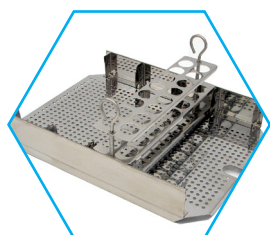

Stainless Steel Test Tube Rack Tray

Bath	NE5-10D	NE5-28D	NE5-28DT	NE5-28
Accessory Code	N/A		STT004	

Not required for NE5-10D - attached test tube rack directly to perforated tray supplied with bath.