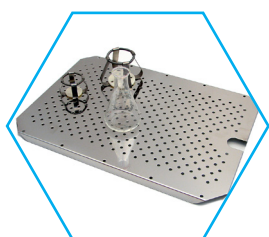

Stainless Steel Flask Clip Tray (complete with clips)

Bath	NE5-10D	NE5-28D	NE5-28DT	NE5-28
Accessory Code	N/A	SFT0025 : 39 x 25ml		
		SFT0050 : 32 x 50ml		
		SFT0100 : 18 x 100ml		
		SFT0250 : 12 X 250ml		
		SFT0500 : 8 x 500ml		
		SFT1000 : 5 x 1000ml		
		SFT2000 : 2 x 2000ml